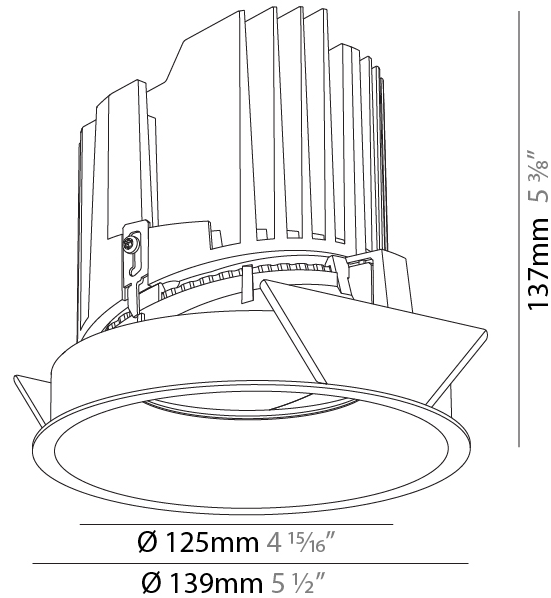

GENERAL

Series: Bioniq
Subseries: Bioniq Round Semi Adjustable
Brand: Prolicht
Division: Architectural
Mounting Type: Recessed
Mounting Location: Ceiling
Subcategory: Downlight

PHYSICAL

Shape: Round
Diameter (mm): 139
Diameter (in): 5 1/2
Height (mm): 137
Height (in): 5 3/8
Ceiling Thickness (mm): 10 / 12.5 / 15
Ceiling Thickness (in): 3/8 or 1/2 or 9/16
Min. Recessing Depth (mm): 150
Min. Recessing Depth (in): 5 7/8
Light Distribution: Adjustable / Downlight
Weight (kg): 0.856
Weight (lbs): 1.89
Fixture Finish: SSR / BKV / CWI / CRY / HAB / LAG / UFT / ITA / RUA / RUR / MIC / FTG / MYG / TWT / LOD / PUS / FRO / FUP / KIA / POP / BLS / SPG / MEY / GOH / GUM / CHC / COM / ABZ / JAG / OBR / MOS / ROR
Fixture Material: Aluminum Die Cast
Cut-out Measurements: 130mm / 5 1/8"

OPTICAL

Reflector: 20 / 25 / 40
Adjustability: Rotational 355°; Tilt 10°

RATINGS AND CERTIFICATIONS

Certified By: Certified for North American Standards
IP rating: IP54

						
	130mm 5 1/8"	150mm 5 7/8"	10 15mm 3/8" 9/16"	10°	355°	
						