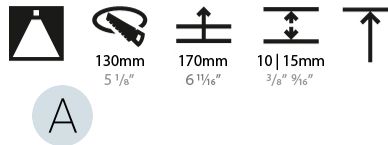

PHYSICAL

Shape: Round
Diameter (mm): 139
Diameter (in): 5 1/2
Height (mm): 151
Height (in): 5 15/16
Ceiling Thickness (mm): 10 / 12.5 / 15
Ceiling Thickness (in): 3/8 or 1/2 or 9/16
Min. Recessing Depth (mm): 170
Min. Recessing Depth (in): 6 11/16
Light Distribution: Downlight
Weight (kg): 0.926
Weight (lbs): 2.04
Fixture Finish: SSR / BKV / CWI / CRY / HAB / LAG / UFT / ITA / RUA / RUR / MIC / FTG / MYG / TWT / LOD / PUS / FRO / FUP / KIA / POP / BLS / SPG / MEY / GOH / GUM / CHC / COM / ABZ / JAG / OBR / MOS / ROR
Fixture Material: Aluminum Die Cast
Cut-out Measurements: 130mm / 5 1/8"

ELECTRICAL

Lamp Type: LED (Zhaga Standard)
Input Wattage (W): 28.6
Total Output Wattage (W): 26.4
Dimming: Tri-Mode (Non-Dimming and Phase Dimming (120Vac only) and 0-10V Dimming)
Driver Included: No
Driver Location: Recessed Housing
Driver Type: Constant Current - Universal
Driver Class: Class 2
Housing: See components
Input Voltage (V): 120 - 277
Constant Current (MA): 700

LED

Number of LEDs: 1
Color Temperature (°K): 2700 / 3000 / 3500 / 4000
Max. Delivered Lumen (lm): 2030 / 2080 / 2186 / 2230
Nominal Lumen (lm): 3210 / 3290 / 3459 / 3530
CRI: >90 CRI
Efficiency (%): 0.631
Lamp Life (hrs): 50000

OPTICAL

Reflector: 20 / 25 / 40

RATINGS AND CERTIFICATIONS

Certified By: Certified for North American Standards
IP rating: IP20

PROJECT	_____
TYPE	_____
SPECIFIER	_____
QUANTITY	_____
DATE	_____