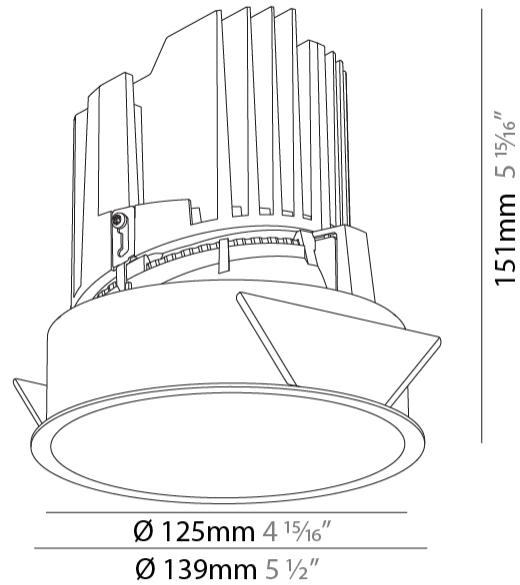

PHYSICAL

Shape: Round
Diameter (mm): 139
Diameter (in): 5 1/2
Height (mm): 151
Height (in): 5 15/16
Ceiling Thickness (mm): 10 / 12.5 / 15
Ceiling Thickness (in): 3/8 or 1/2 or 9/16
Min. Recessing Depth (mm): 170
Min. Recessing Depth (in): 6 11/16
Light Distribution: Downlight
Weight (kg): 0.926
Weight (lbs): 2.04
Fixture Finish: SSR / BKV / CWI / CRY / HAB / LAG / UFT / ITA / RUA / RUR / MIC / FTG / MYG / TWT / LOD / PUS / FRO / FUP / KIA / POP / BLS / SPG / MEY / GOH / GUM / CHC / COM / ABZ / JAG / OBR / MOS / ROR
Fixture Material: Aluminum Die Cast
Cut-out Measurements: 130mm / 5 1/8"

ELECTRICAL

Lamp Type: LED (Zhaga Standard)
Input Wattage (W): 28.6
Total Output Wattage (W): 26.4
Dimming: Tri-Mode (Non-Dimming and Phase Dimming (120Vac only) and 0-10V Dimming)
Driver Included: No
Driver Location: Recessed Housing
Driver Type: Constant Current - Universal
Driver Class: Class 2
Housing: See components
Input Voltage (V): 120 - 277
Constant Current (MA): 700

LED

Number of LEDs: 1
Color Temperature (°K): 2700 / 3000 / 3500 / 4000
Max. Delivered Lumen (lm): 2030 / 2080 / 2186 / 2230
Nominal Lumen (lm): 3210 / 3290 / 3459 / 3530
CRI: >90 CRI
Efficiency (%): 0.631
Lamp Life (hrs): 50000

OPTICAL

Reflector: 20 / 25 / 40

RATINGS AND CERTIFICATIONS

Certified By: Certified for North American Standards
IP rating: IP20

PROJECT	_____
TYPE	_____
SPECIFIER	_____
QUANTITY	_____
DATE	_____